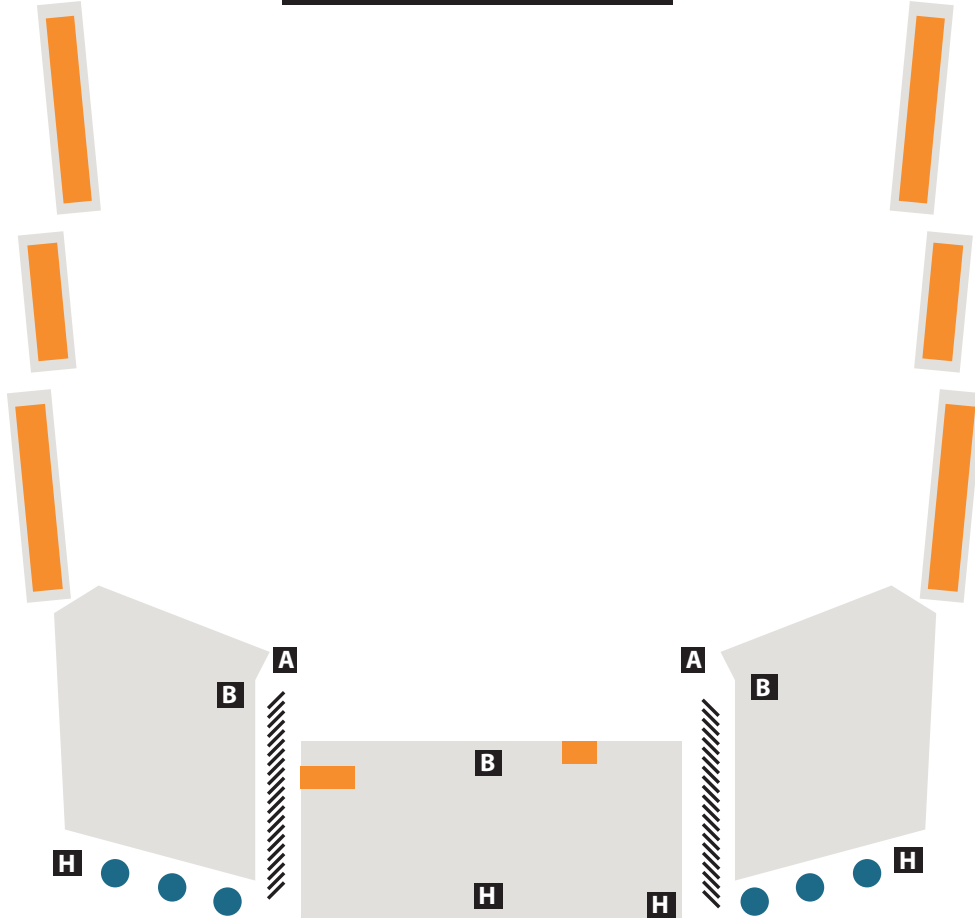

Stage

Stage

Jackson Hall  
Grand Tier

Jackson Hall  
Upper Tier

-  ADA Accessible
-  Stairs
-  Wall
-  Licensed Seats
-  Walkway

# Mondavi Center