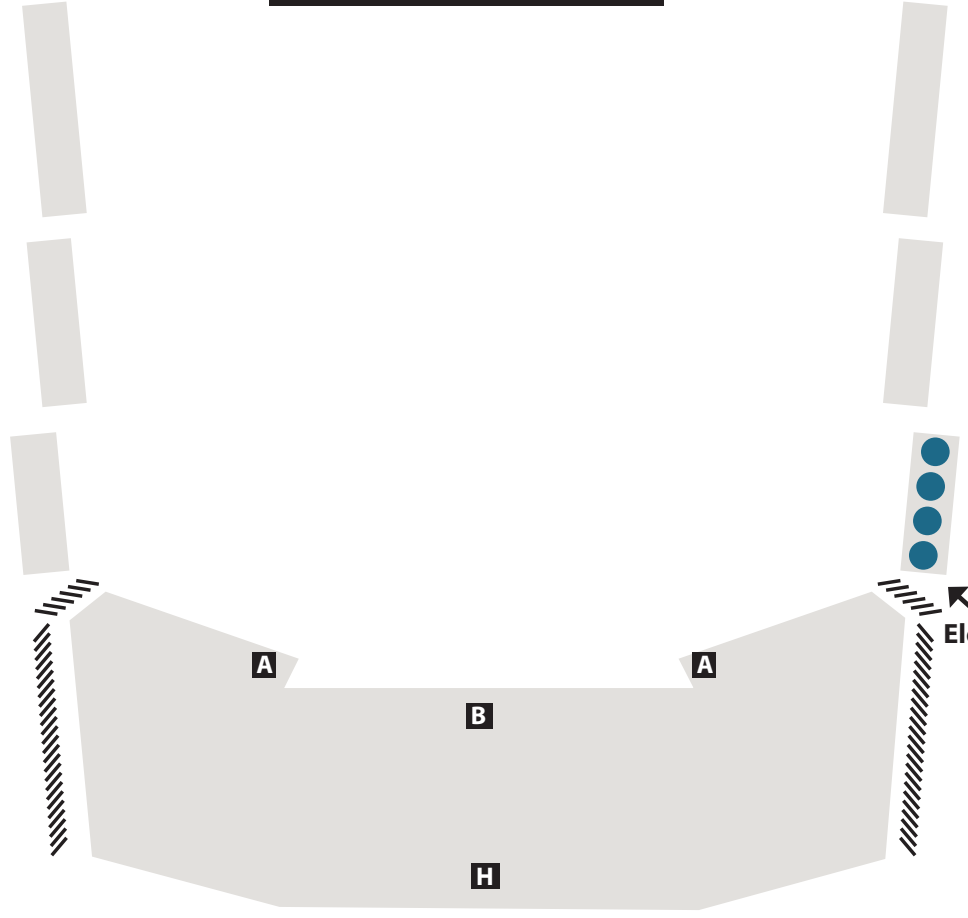

Stage

Stage

Jackson Hall  
Grand Tier

Jackson Hall  
Upper Tier

-  ADA Accessible
-  Stairs
-  Wall
-  Licensed Seats
-  Walkway

# Mondavi Center