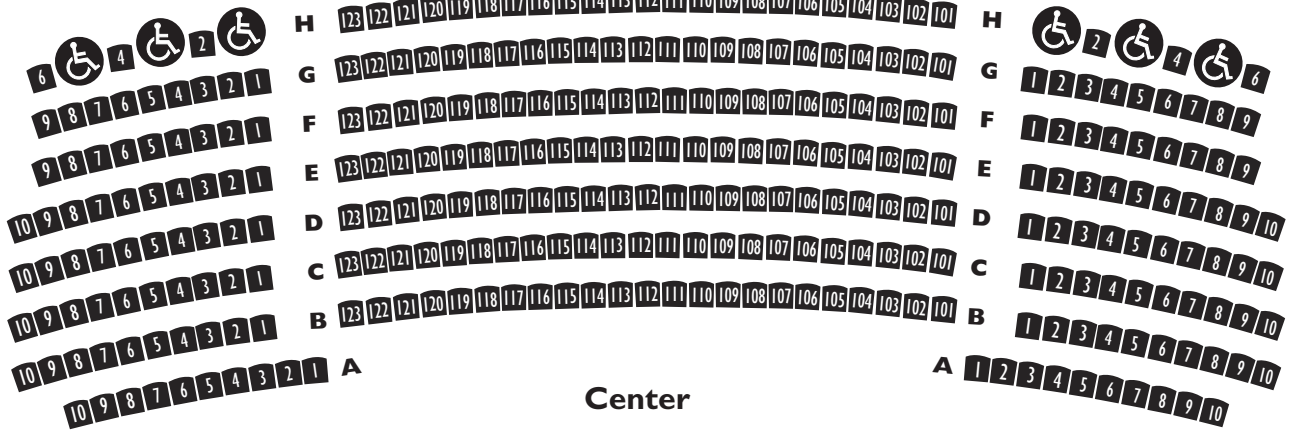

**Jackson Hall  
Grand Tier Seating**

Right

Left

**GRAND TIER**

**STAGE**

ROBERT AND MARGRIT  
**MONDAVI CENTER**  
FOR THE PERFORMING ARTS  
UC DAVIS