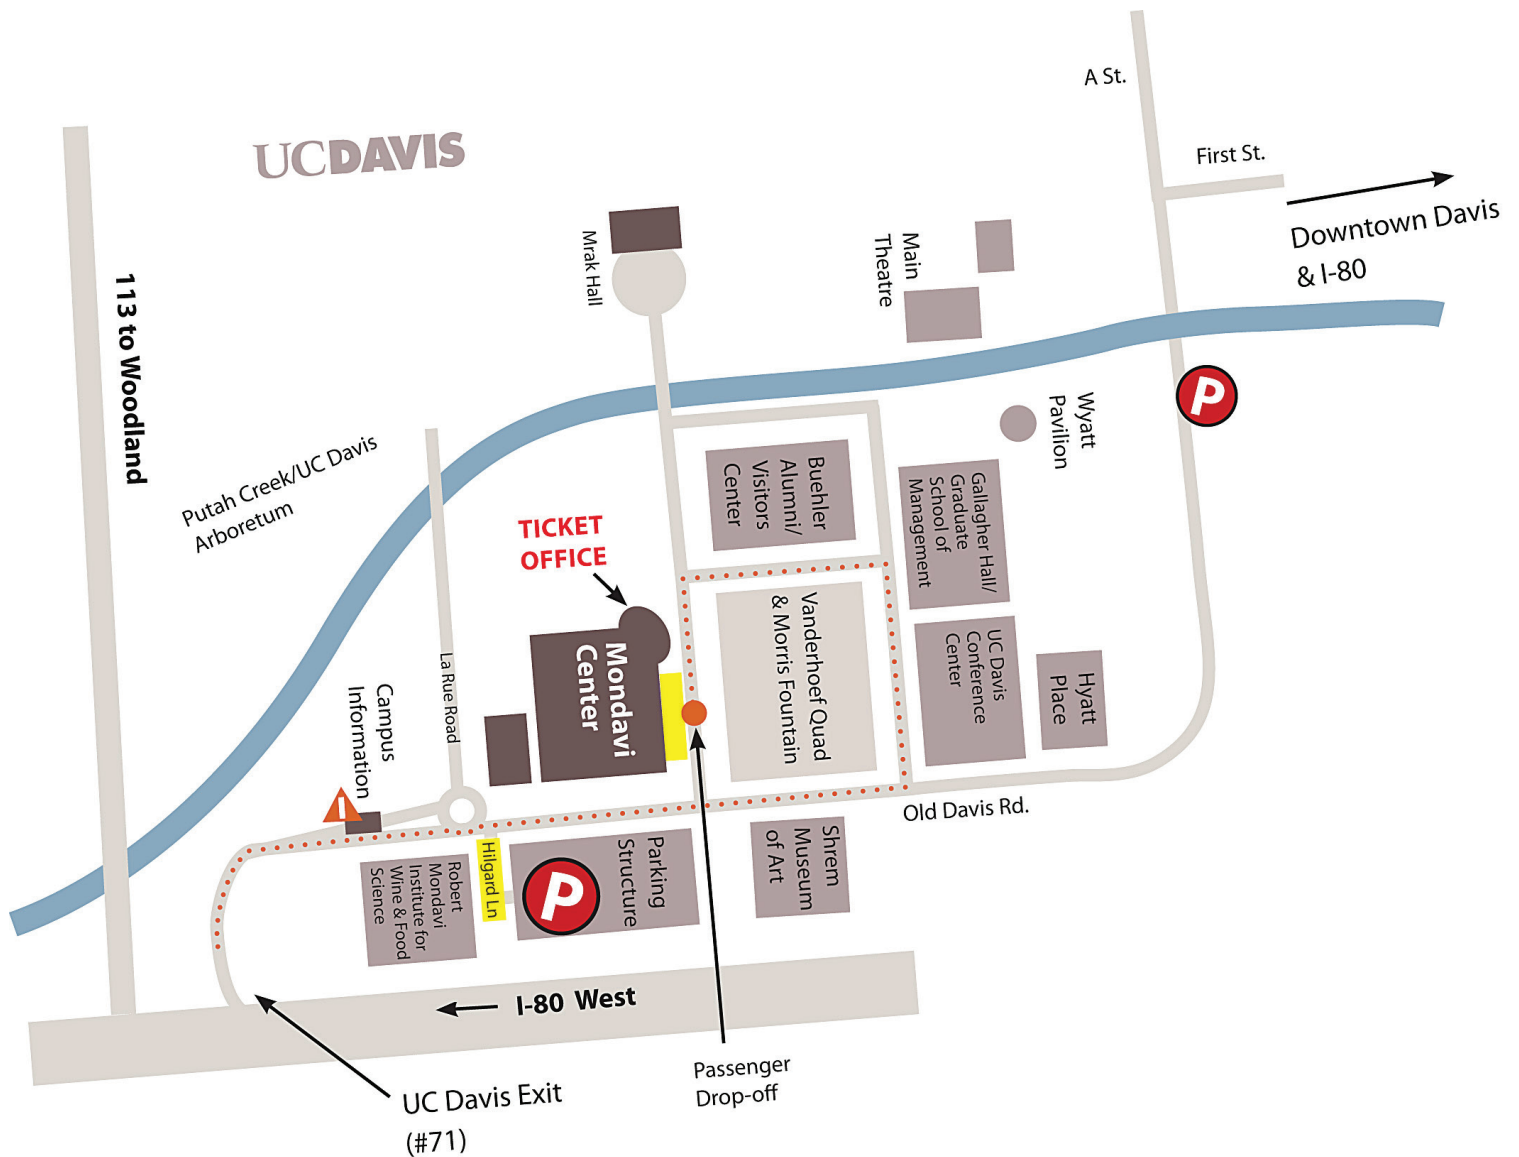

Mondavi Center

Getting Here

From I-80 East or West:

- Take the UC Davis Exit #71.
- Continue north on Old Davis Road.
- Turn right onto Hilgard Lane.
- Enter into the west side of the Parking Structure (on the left).

Dropping off/Passenger Loading

Follow Old Davis Road past the Parking Structure and through the stop light, circling around to the front of the Mondavi Center.

Parking

- Parking is \$9 per vehicle for each event and can be paid in cash or with credit cards.
- Park at the east end of the Parking Structure for closest access to the Mondavi Center main entrance.
- For the quickest exit from the Parking Structure, we recommend parking on the upper two levels.
- If you purchased a parking pass with an online ticket order and selected Will Call delivery, please visit the Ticket Office before parking to pick up your pass.